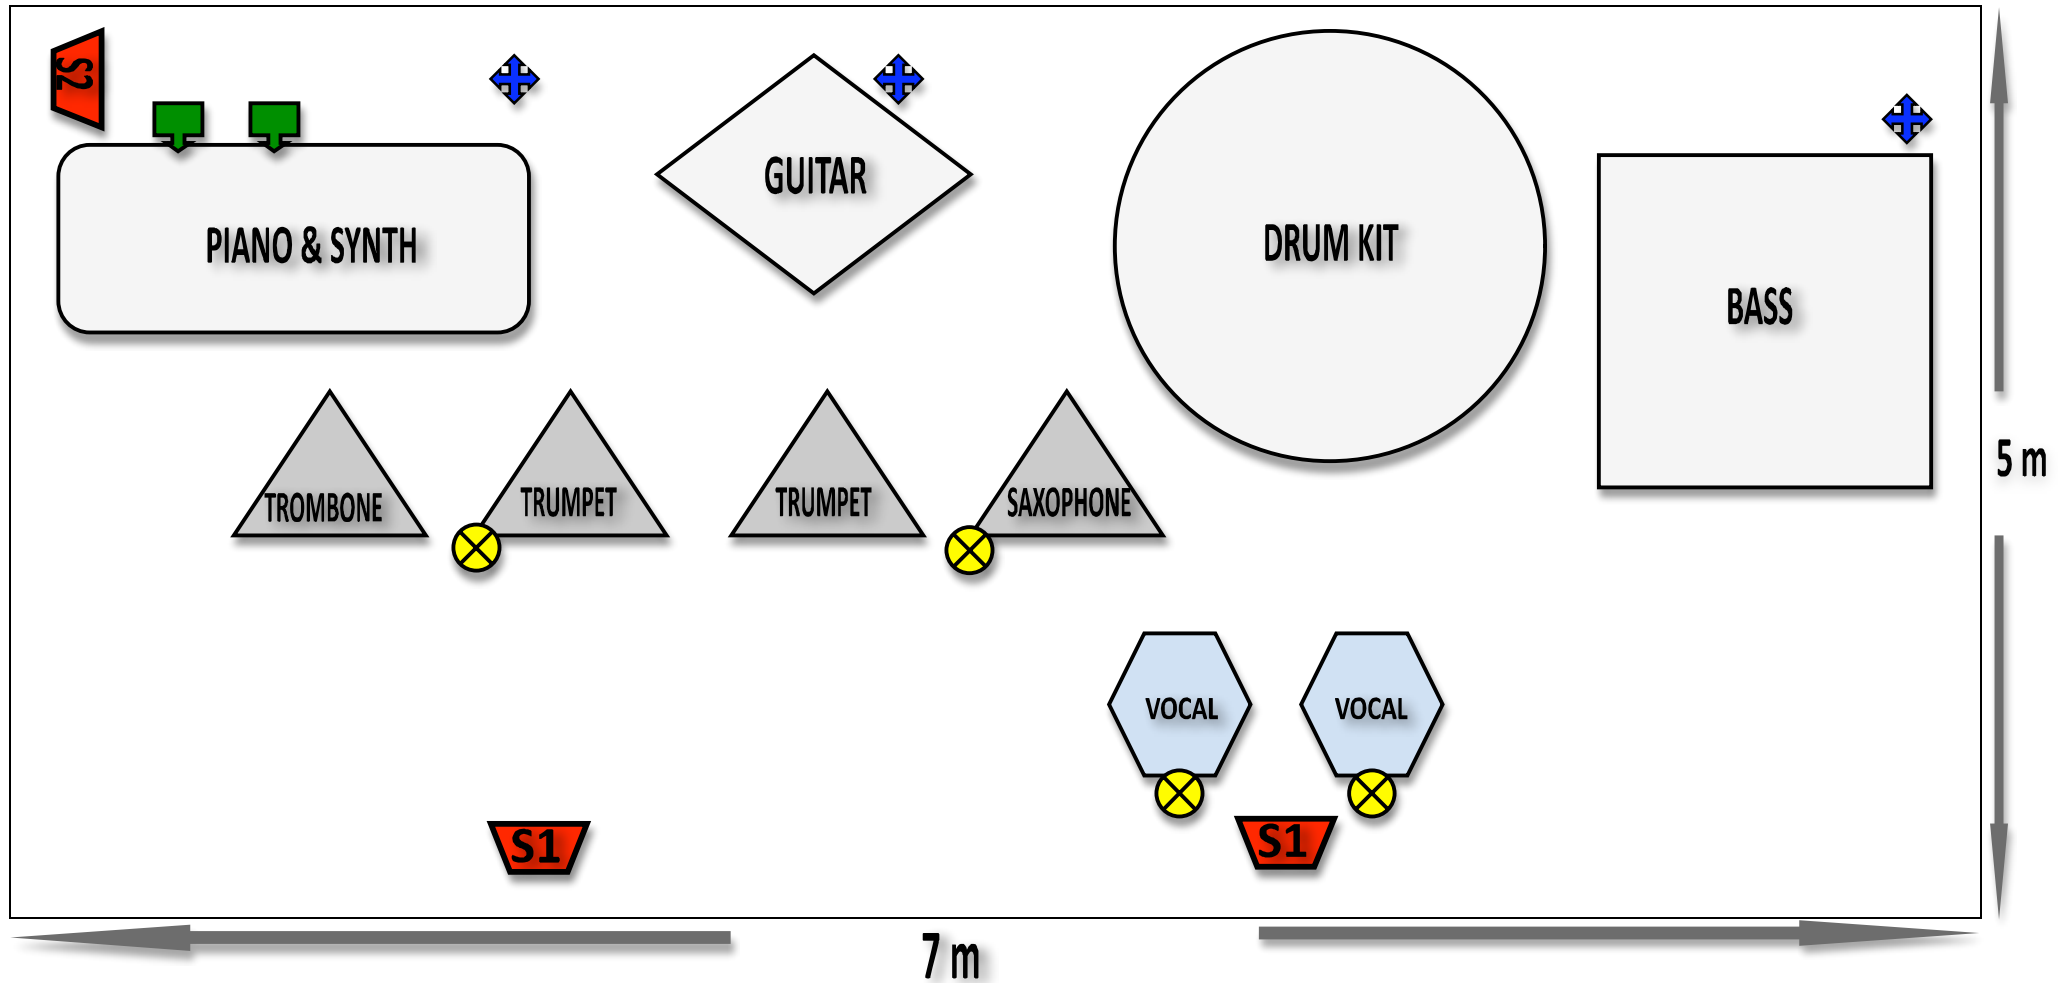

ALL BRASSED UP – AUDIO STAGE PLAN

SMALL VENUE (UP TO 150 patrons)

MONITOR

MIC (ON STAND W/BOOM)

D.I.

240v(GPO)