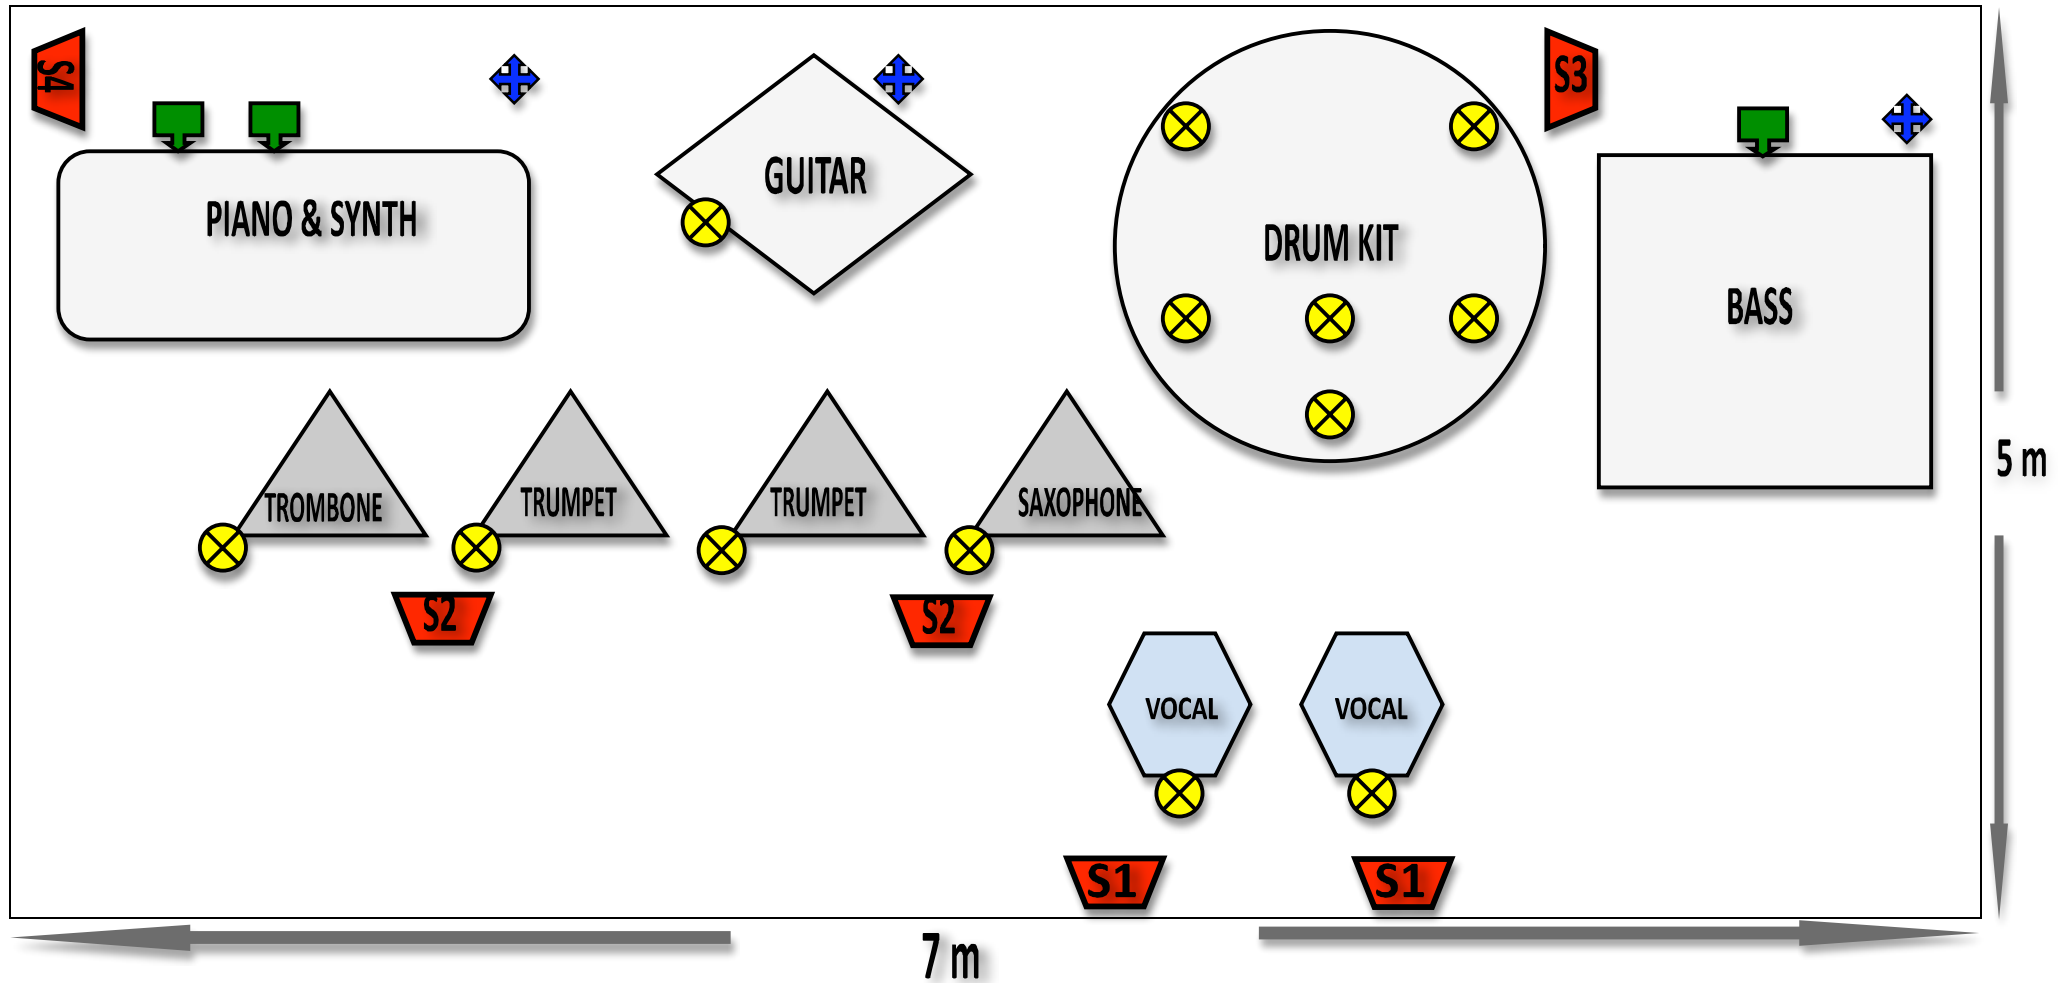

ALL BRASSED UP – AUDIO STAGE PLAN

LARGE VENUE (350 + patrons)

MONITOR

MIC (ON STAND W/BOOM)

D.I.

240v(GPO)